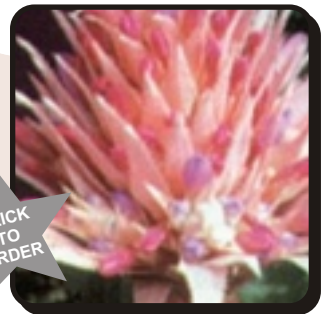

Rose Seeds

Finest English roses, with the sharpest thorns.

There are more than a hundred species of wild roses. The species form a group of generally prickly shrubs or climbers, and sometimes trailing plants, reaching 2–5 metres tall, occasionally reaching as high as 20 metres by climbing over other plants.

\$12.95

Order Code: F-1

CLICK TO ORDER

Roswitha

12cm

Fully double, peach pink with a purple eye

\$18.00

Order Code: F-17

CLICK TO ORDER

Sage

12cm flower Ht 55cm

Great purple flowers, they grow best in very hot areas. 34 cm tall.

\$8.00

Order Code: F-25

CLICK TO ORDER

Silent Sentry